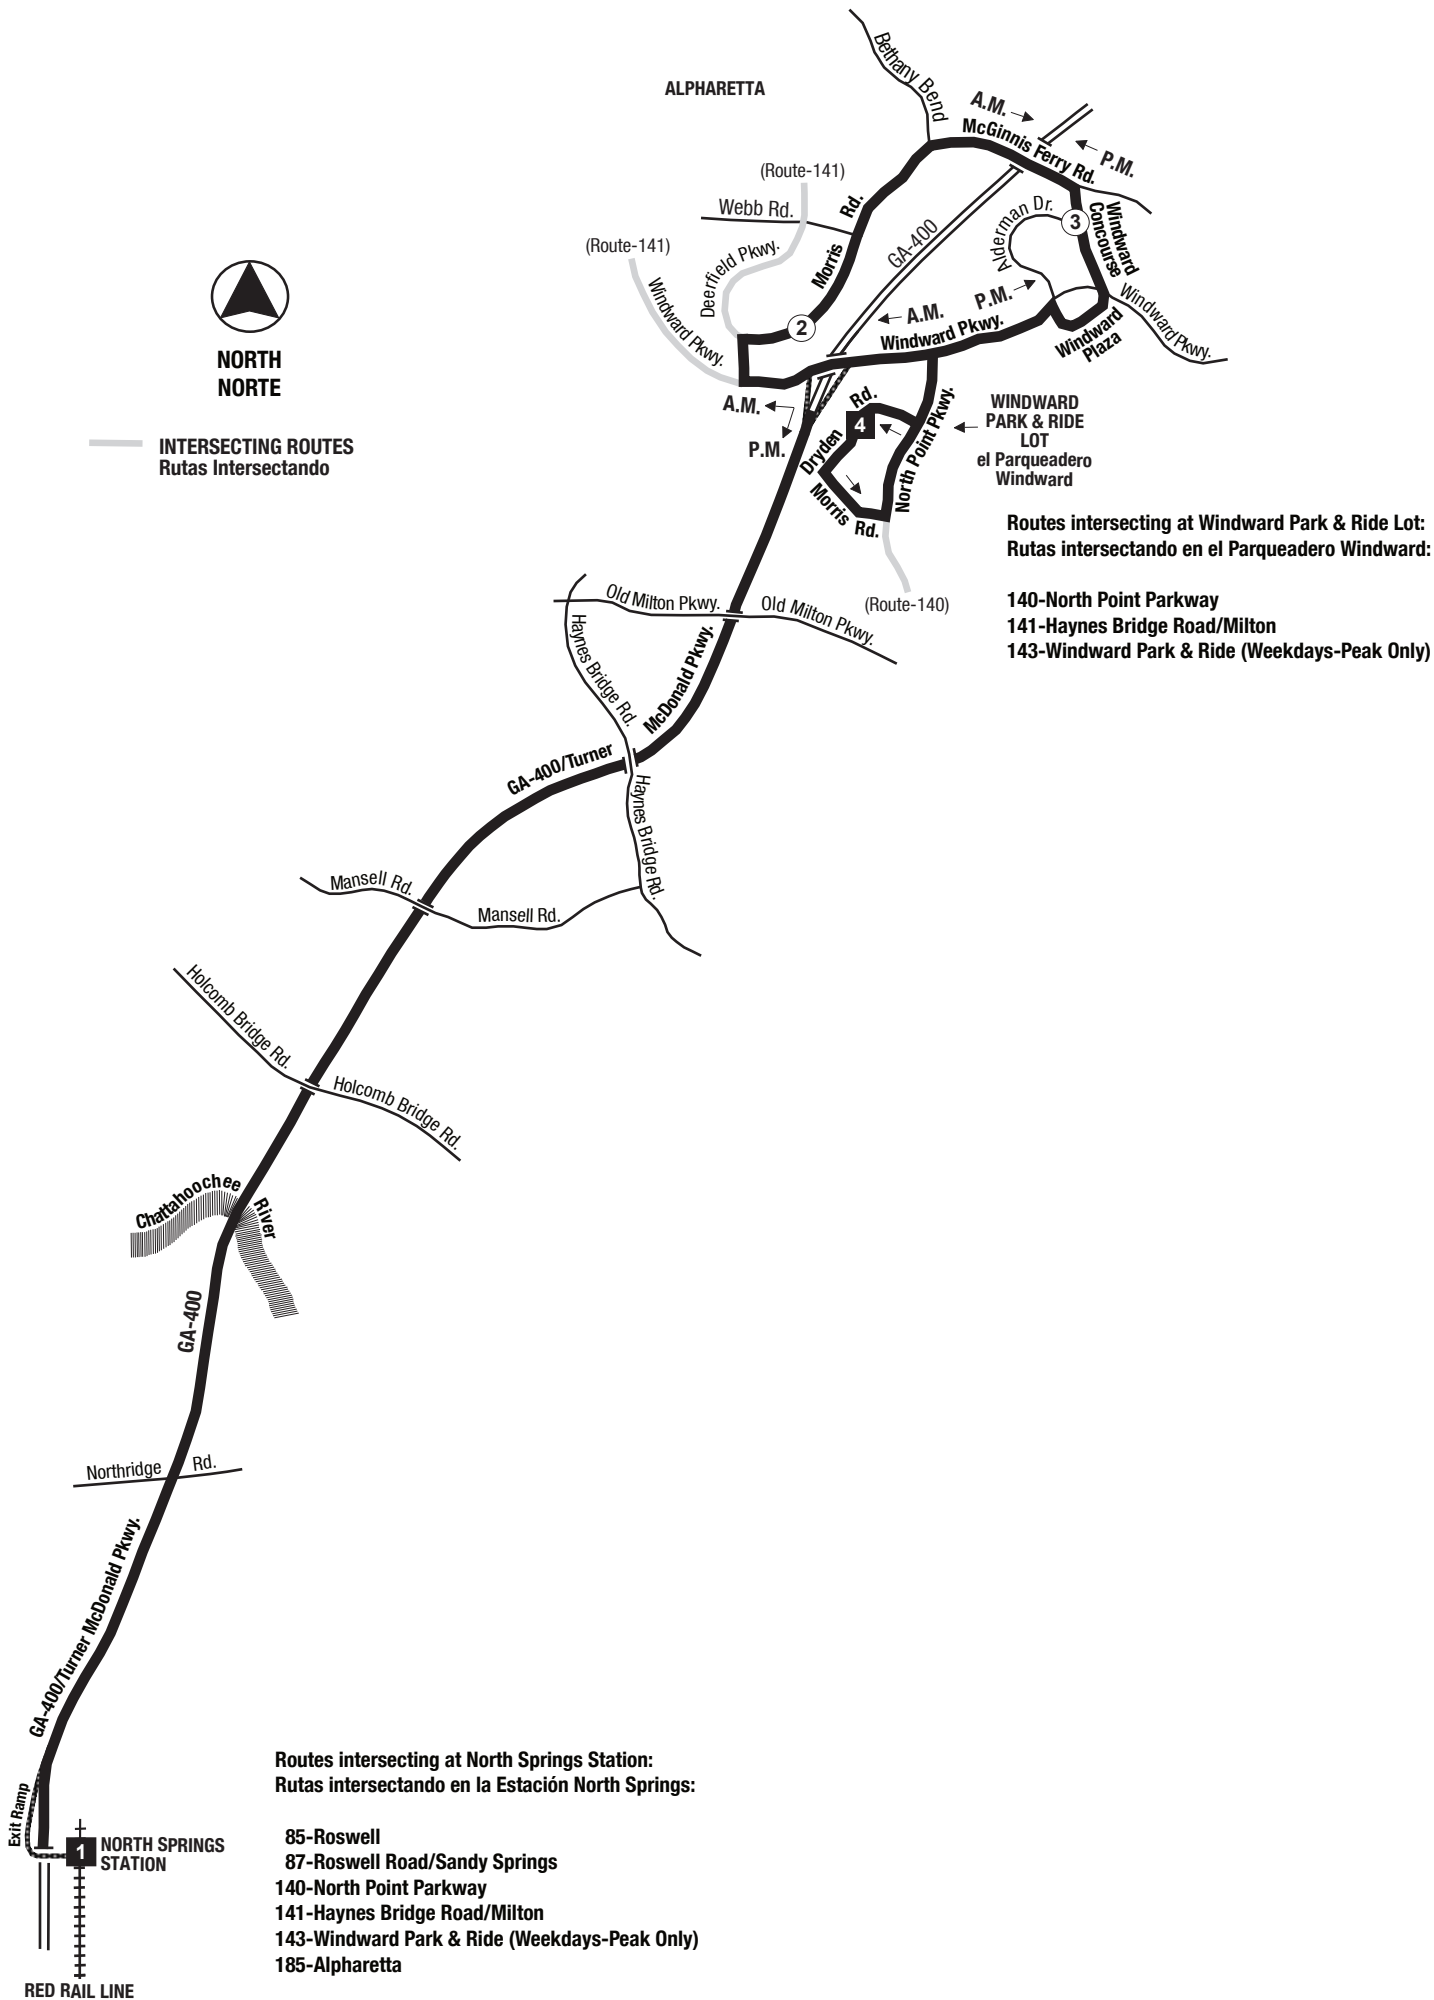

NORTH
NORTE

INTERSECTING ROUTES
Rutas Intersectando

Routes intersecting at Windward Park & Ride Lot:
Rutas intersectando en el Parqueadero Windward:

- 140-North Point Parkway
- 141-Haynes Bridge Road/Milton
- 143-Windward Park & Ride (Weekdays-Peak Only)

Routes intersecting at North Springs Station:
Rutas intersectando en la Estación North Springs:

- 85-Roswell
- 87-Roswell Road/Sandy Springs
- 140-North Point Parkway
- 141-Haynes Bridge Road/Milton
- 143-Windward Park & Ride (Weekdays-Peak Only)
- 185-Alpharetta