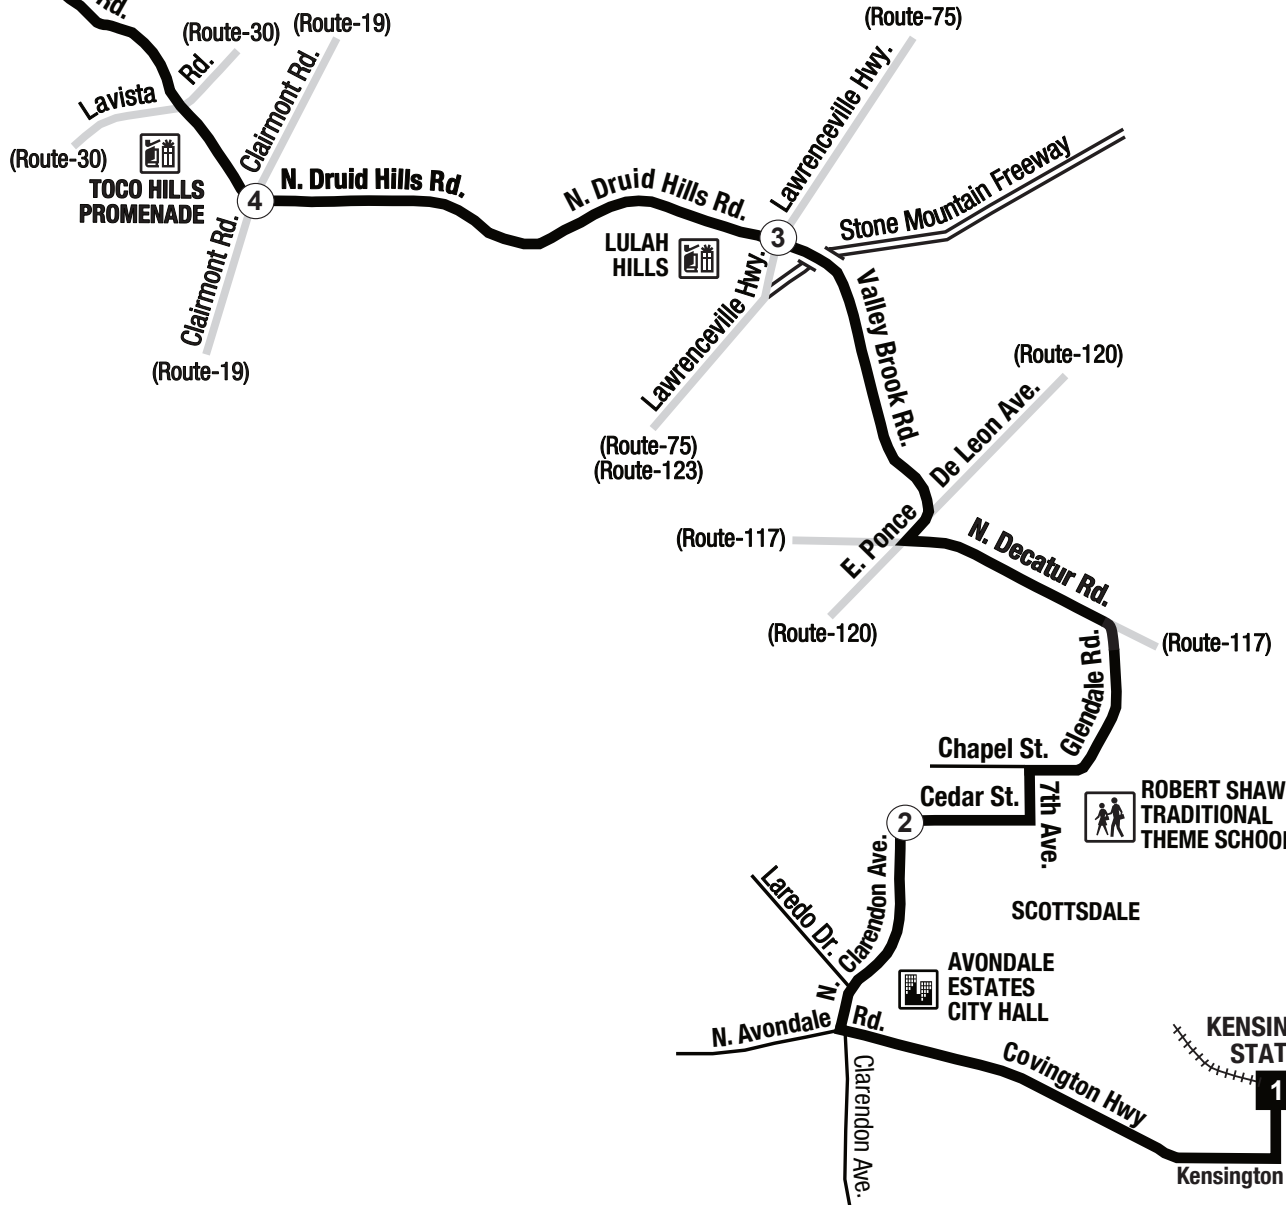

**Routes intersecting at Brookhaven/Oglethorpe Station:  
Rutas intersectando en la Estación Brookhaven/Oglethorpe:**

- 8-North Druid Hills Road
- 25-Peachtree Boulevard
- 47-I-85 Access Road
- 110-Peachtree Road/Buckhead

INTERSECTING ROUTES  
Rutas Intersectando

**Routes intersecting at Kensington Station:  
Rutas intersectando en la Estación Kensington:**

- 8-North Druid Hills Road
- 21-Memorial Drive
- 86-Fairington Road
- 115-Covington Highway
- 119-Hairston Road/Stone Mountain Village
- 121-Memorial Drive/North Hairston Road
- 125-Clarkston
- 221-Memorial Drive Limited (Weekdays-Peak Only)